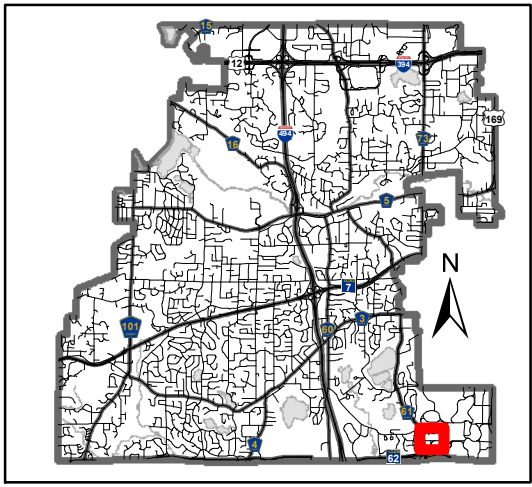

Red Circle Drive Turn Lane Improvements - Location Map

-  Construction Limits
-  Add Turn Lane
-  Potential Trail Construction
-  Trail Installation by Doran Apartments

This map is for illustrative purposes only.