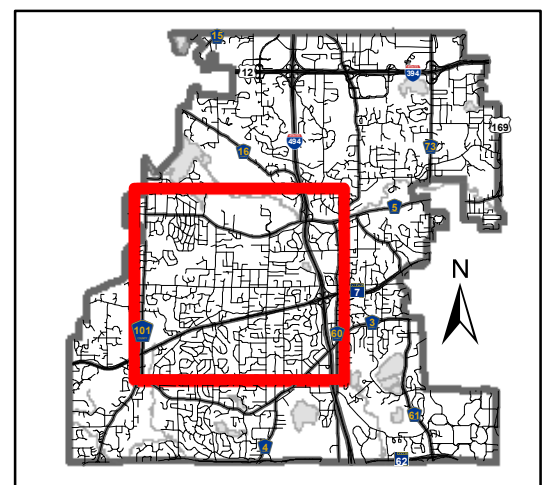

**Minnetonka Blvd Detour**  
**Thursday 7/6 10:00am to Monday 7/10 5:00am**

- Detour Route
- - - Open to Local Traffic
- - - Road Closed

This map is for illustrative purposes only.