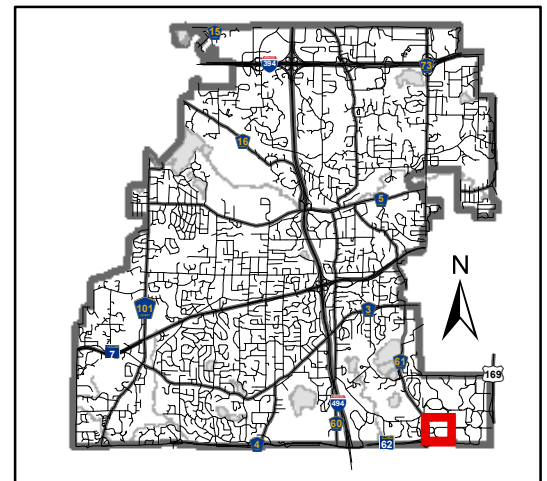

## Red Circle Dr. Turn Lane Improvements Rev. 7/28/2023

-  Opus Driving Direction
-  Road Closed
-  Proposed Road Improvement (Open To Traffic)
-  Red Circle Dr Detour

This map is for illustrative purposes only.