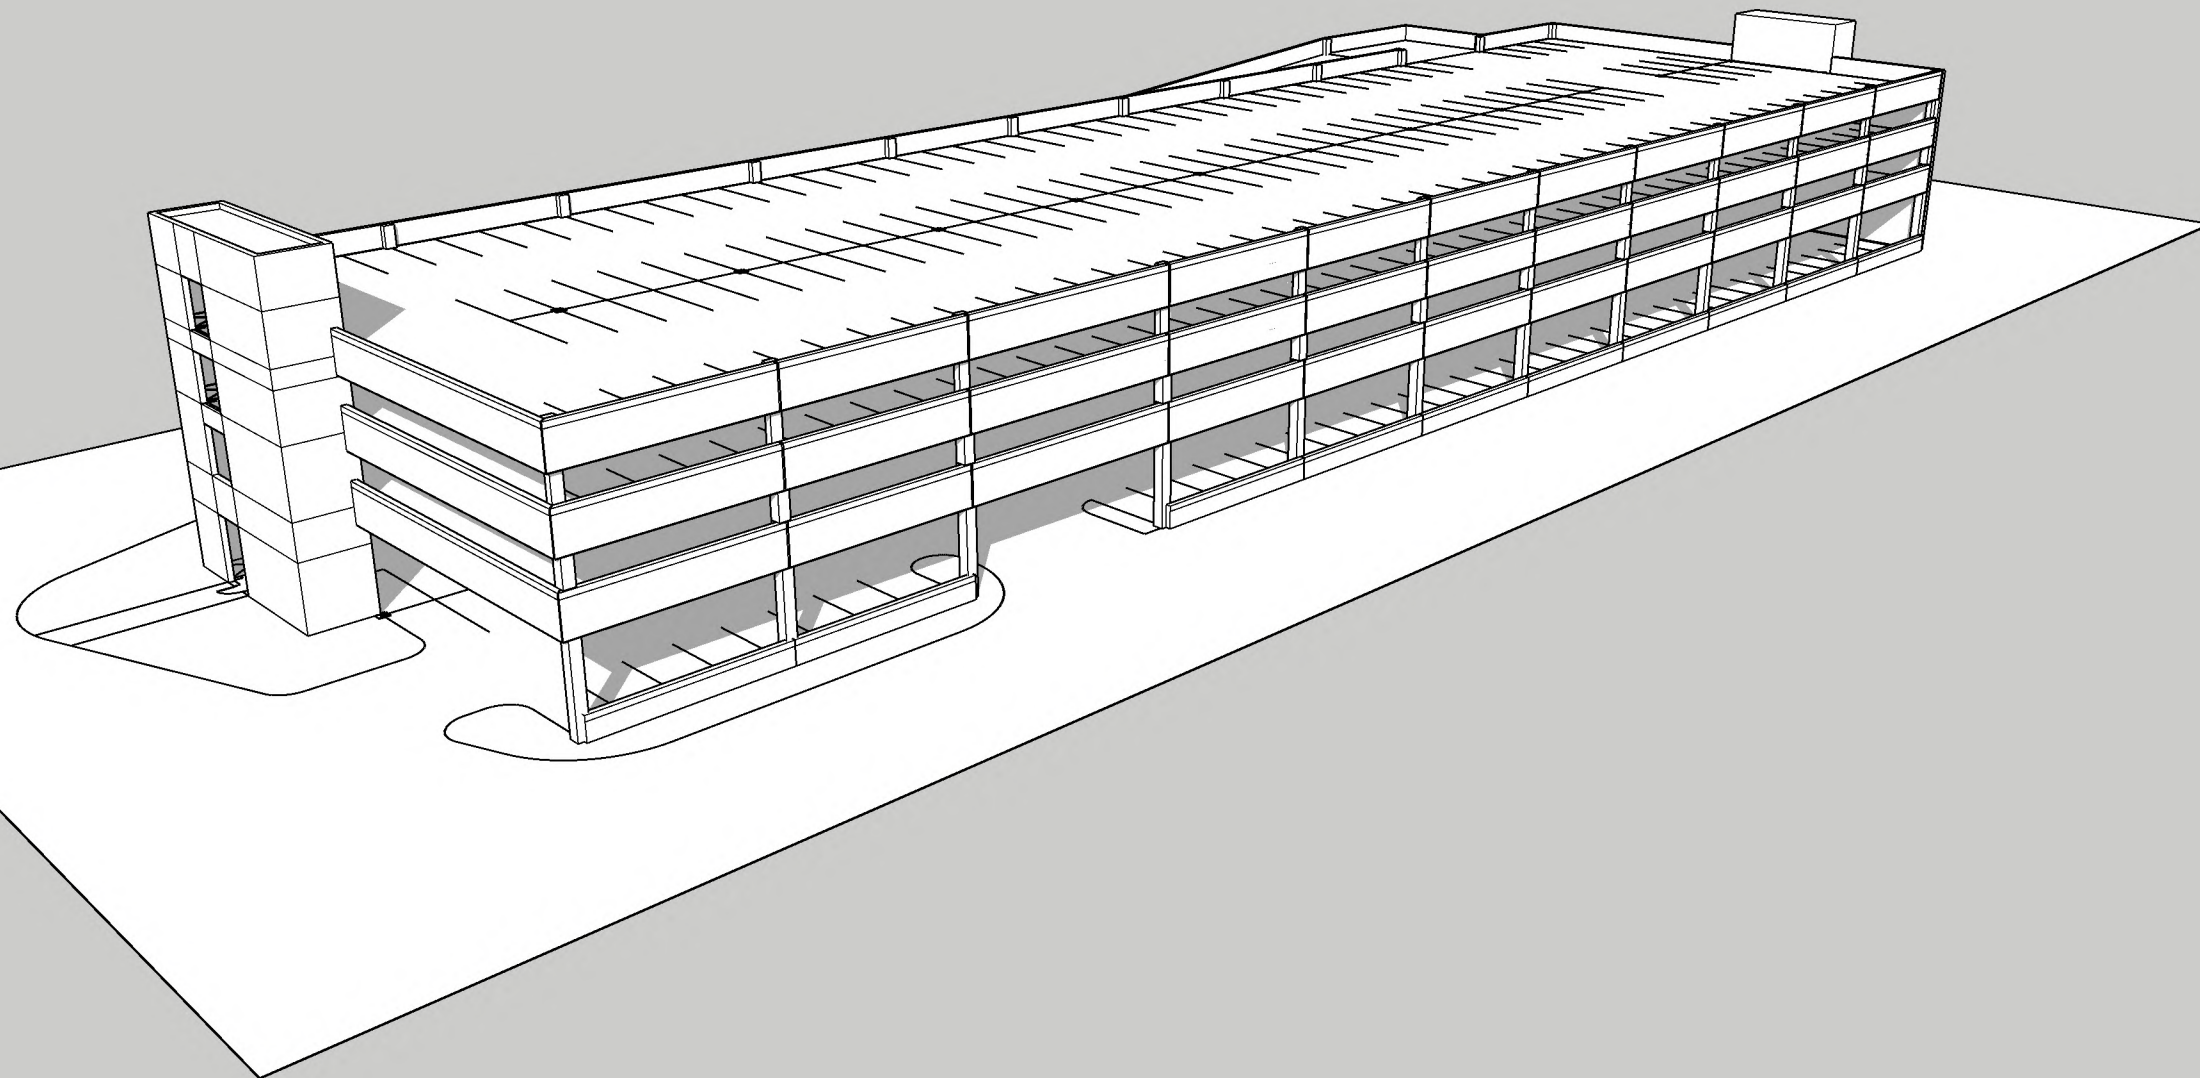

WEST ELEVATION

2023 NEW SHOWROOM FOR:

**WALSER KIA**

HIGHWAY 394  
MINNETONKA, MINNESOTA

401 NORTH 3RD STREET  
SUITE 450  
MINNEAPOLIS, MN 55401

DATE: 7/17/2023

PRELIMINARY  
DESIGN

**A3.2**

NORTH ELEVATION

SOUTH ELEVATION

2023 NEW SHOWROOM FOR:

WALSER KIA

HIGHWAY 394  
MINNETONKA, MINNESOTA

401 NORTH 3RD STREET  
SUITE 450  
MINNEAPOLIS, MN 55401

DATE: 7/17/2023

PRELIMINARY  
DESIGN