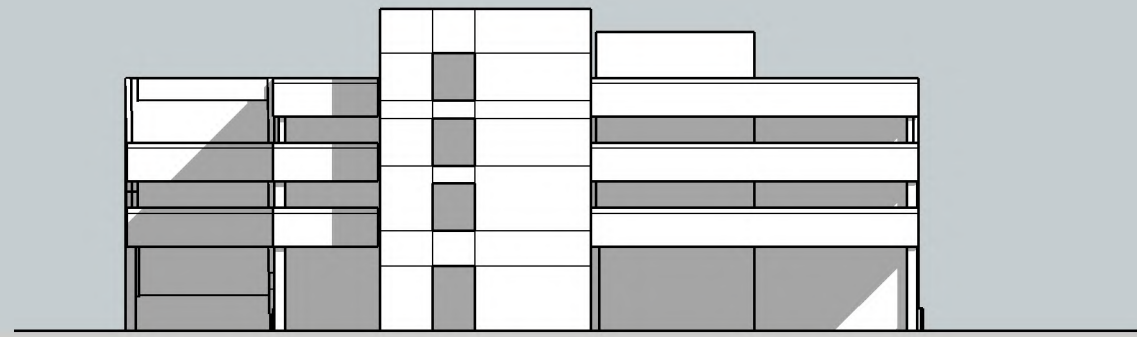

WEST ELEVATION

2023 NEW SHOWROOM FOR:

**WALSER KIA**

HIGHWAY 394  
MINNETONKA, MINNESOTA

401 NORTH 3RD STREET  
SUITE 450  
MINNEAPOLIS, MN 55401

DATE: 7/17/2023

PRELIMINARY  
DESIGN

**A3.2**

NORTH ELEVATION

SOUTH ELEVATION

2023 NEW SHOWROOM FOR:

WALSER KIA

HIGHWAY 394  
MINNETONKA, MINNESOTA

401 NORTH 3RD STREET  
SUITE 450  
MINNEAPOLIS, MN 55401

DATE: 7/17/2023

PRELIMINARY  
DESIGN