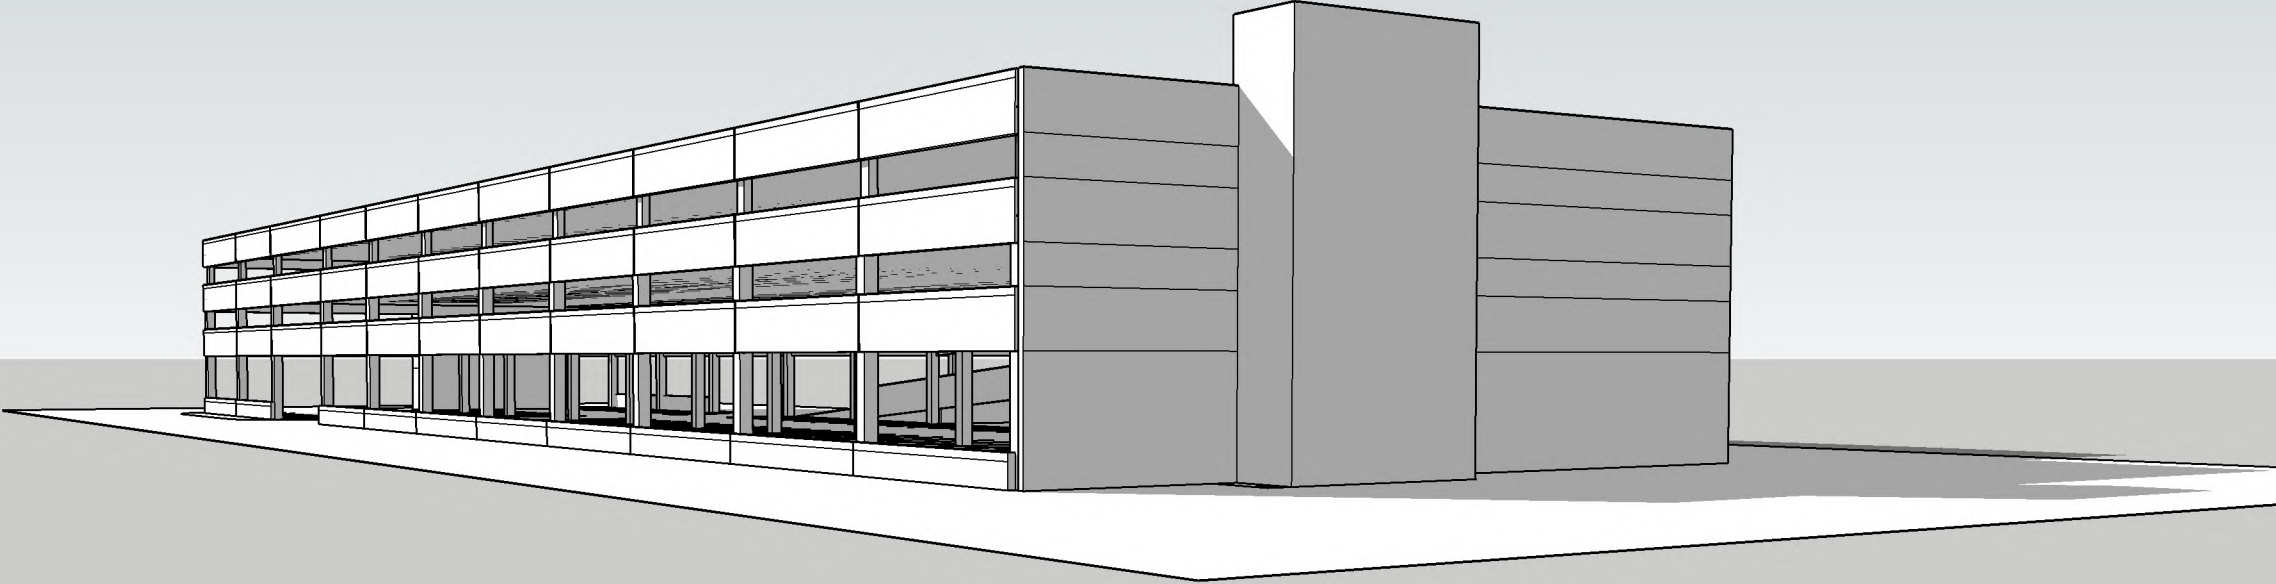

EAST ELEVATION

2023 NEW SHOWROOM FOR:

WALSER KIA

HIGHWAY 394  
MINNETONKA, MINNESOTA

 **PHILLIPS ARCHITECTS**  
401 NORTH 3RD STREET  
SUITE 450  
MINNEAPOLIS, MN 55401

DATE: 7/17/2023

PRELIMINARY  
DESIGN

A3.1

WEST ELEVATION

2023 NEW SHOWROOM FOR:

**WALSER KIA**

HIGHWAY 394  
MINNETONKA, MINNESOTA

401 NORTH 3RD STREET  
SUITE 450  
MINNEAPOLIS, MN 55401

DATE: 7/17/2023

PRELIMINARY  
DESIGN

**A3.2**

NORTH ELEVATION

SOUTH ELEVATION

2023 NEW SHOWROOM FOR:

WALSER KIA

HIGHWAY 394  
MINNETONKA, MINNESOTA

401 NORTH 3RD STREET  
SUITE 450  
MINNEAPOLIS, MN 55401

DATE: 7/17/2023

PRELIMINARY  
DESIGN