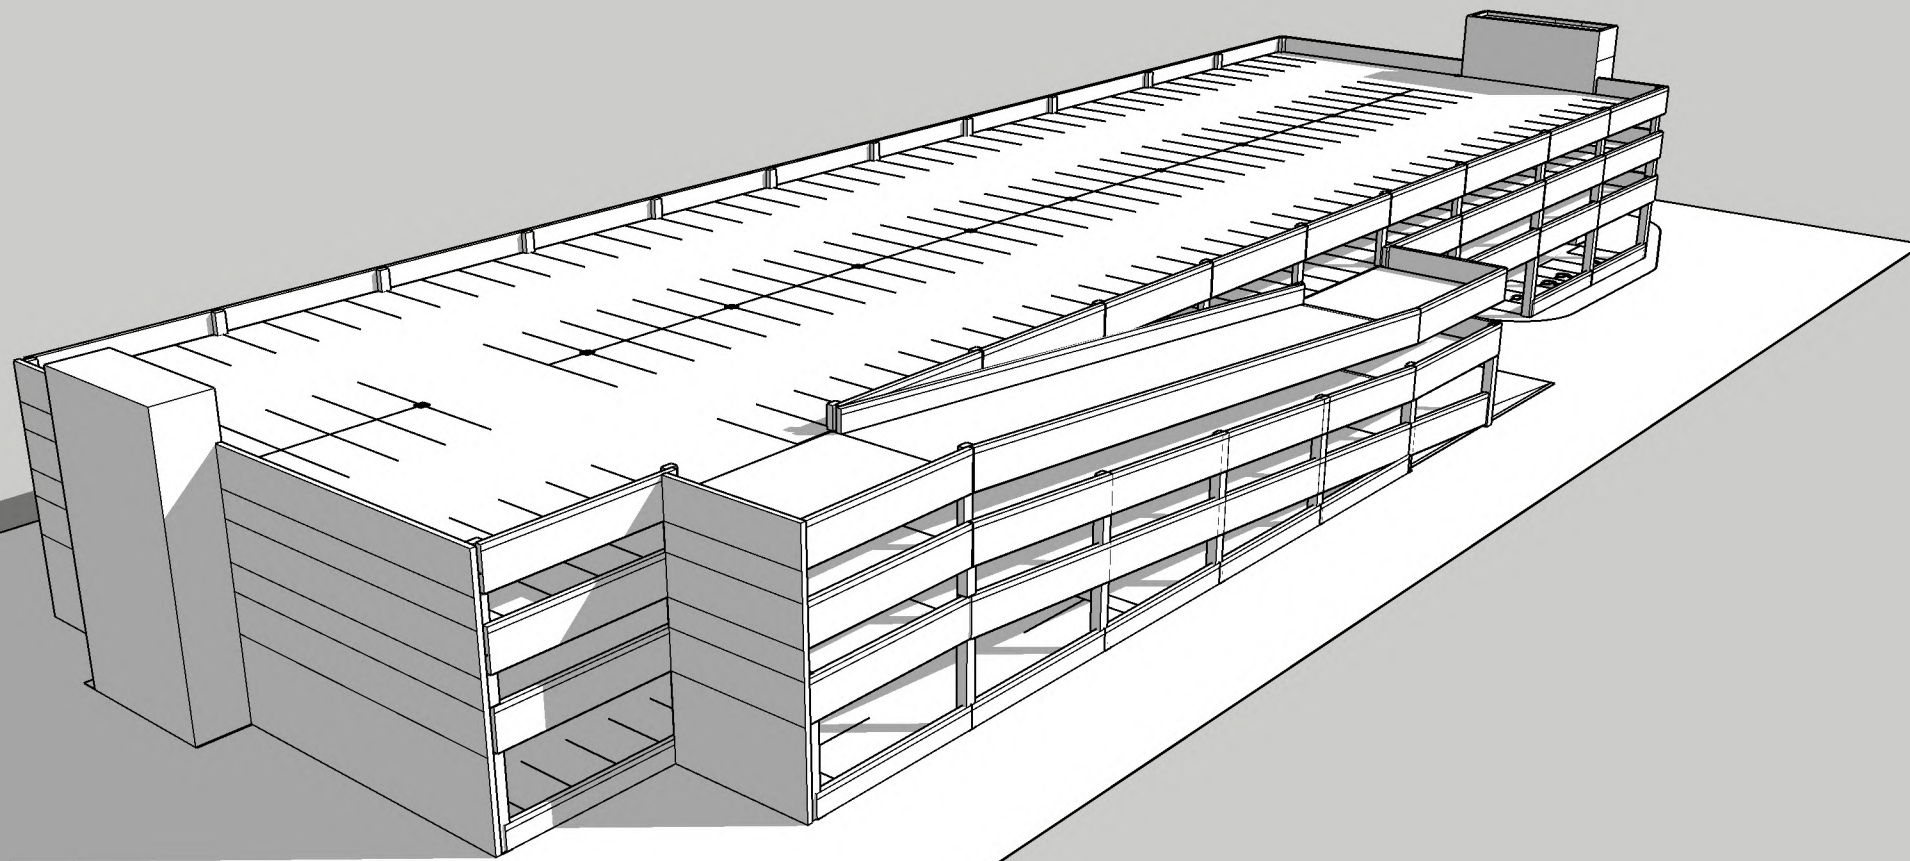

EAST ELEVATION

2023 NEW SHOWROOM FOR:

WALSER KIA

HIGHWAY 394  
MINNETONKA, MINNESOTA

 **PHILLIPS ARCHITECTS**  
401 NORTH 3RD STREET  
SUITE 450  
MINNEAPOLIS, MN 55401

DATE: 7/17/2023

PRELIMINARY  
DESIGN

A3.1

WEST ELEVATION

2023 NEW SHOWROOM FOR:

**WALSER KIA**

HIGHWAY 394  
MINNETONKA, MINNESOTA

401 NORTH 3RD STREET  
SUITE 450  
MINNEAPOLIS, MN 55401

DATE: 7/17/2023

PRELIMINARY  
DESIGN

**A3.2**

NORTH ELEVATION

SOUTH ELEVATION

2023 NEW SHOWROOM FOR:

WALSER KIA

HIGHWAY 394  
MINNETONKA, MINNESOTA

401 NORTH 3RD STREET  
SUITE 450  
MINNEAPOLIS, MN 55401

DATE: 7/17/2023

PRELIMINARY  
DESIGN