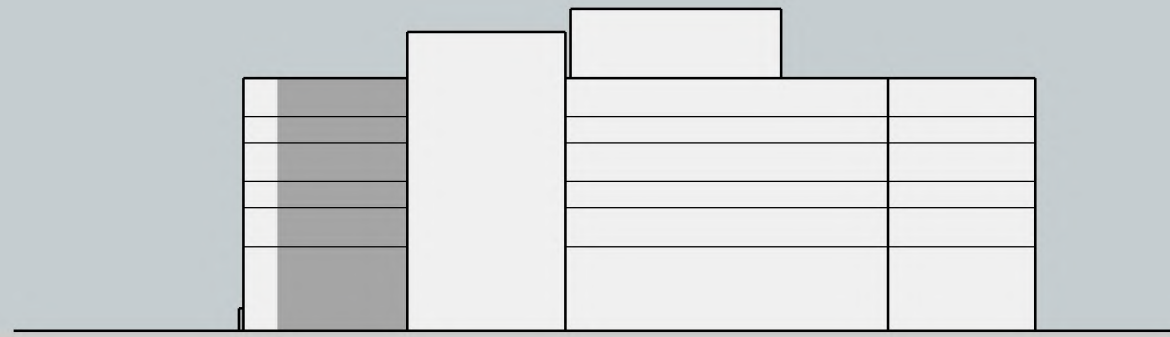

WEST ELEVATION

2023 NEW SHOWROOM FOR:

**WALSER KIA**

HIGHWAY 394  
MINNETONKA, MINNESOTA

401 NORTH 3RD STREET  
SUITE 450  
MINNEAPOLIS, MN 55401

DATE: 7/17/2023

PRELIMINARY  
DESIGN

**A3.2**

NORTH ELEVATION

SOUTH ELEVATION

2023 NEW SHOWROOM FOR:

WALSER KIA

HIGHWAY 394  
MINNETONKA, MINNESOTA

401 NORTH 3RD STREET  
SUITE 450  
MINNEAPOLIS, MN 55401

DATE: 7/17/2023

PRELIMINARY  
DESIGN