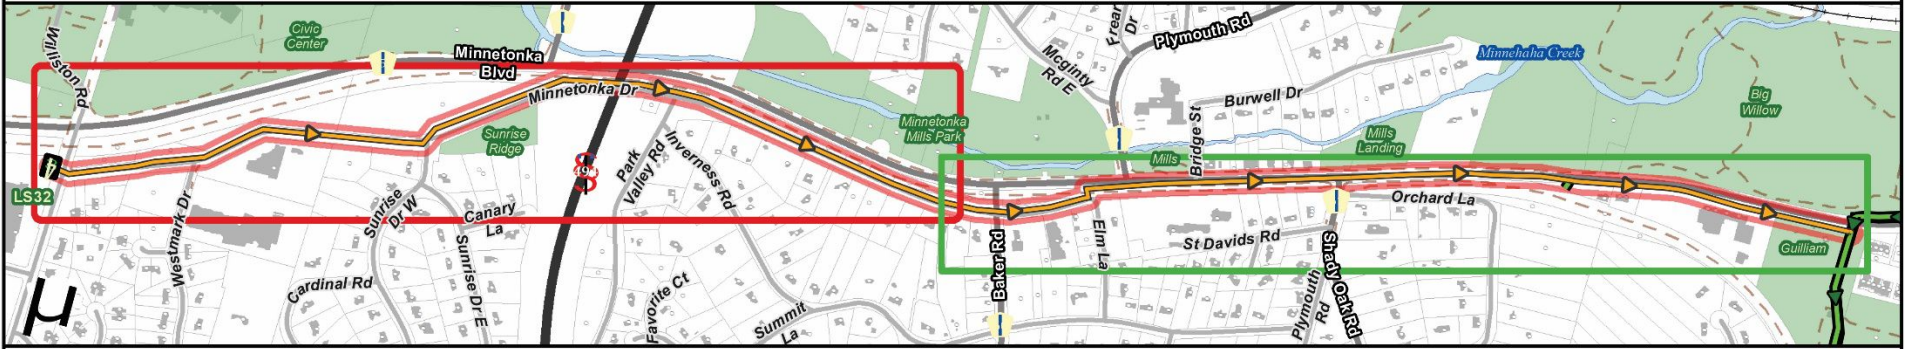

Minnetonka Drive/Minnetonka Boulevard Forecmain Project

Legend

-  Lift Station
-  Existing 24" Forcmain
-  Project Area