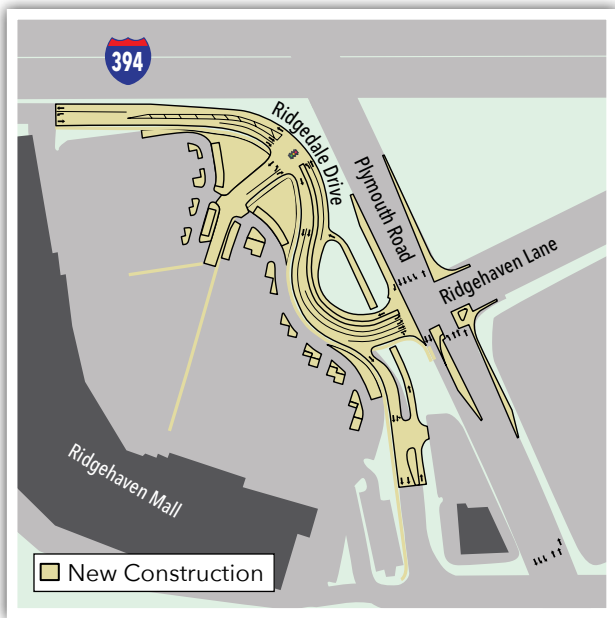

Ridgedale Area IMPROVEMENTS

Thank you for your patience as the City of Minnetonka works to reduce congestion and improve streets, sidewalks, infrastructure, landscaping and lighting in the Ridgedale area.

Concept rendering of project area

Visit [eminnetonka.com/ridgehaven](https://www.eminnetonka.com/ridgehaven) for project details and to sign up for email or text updates.

Text "**mtka ridgehaven**" to **468-311** to subscribe to project updates.