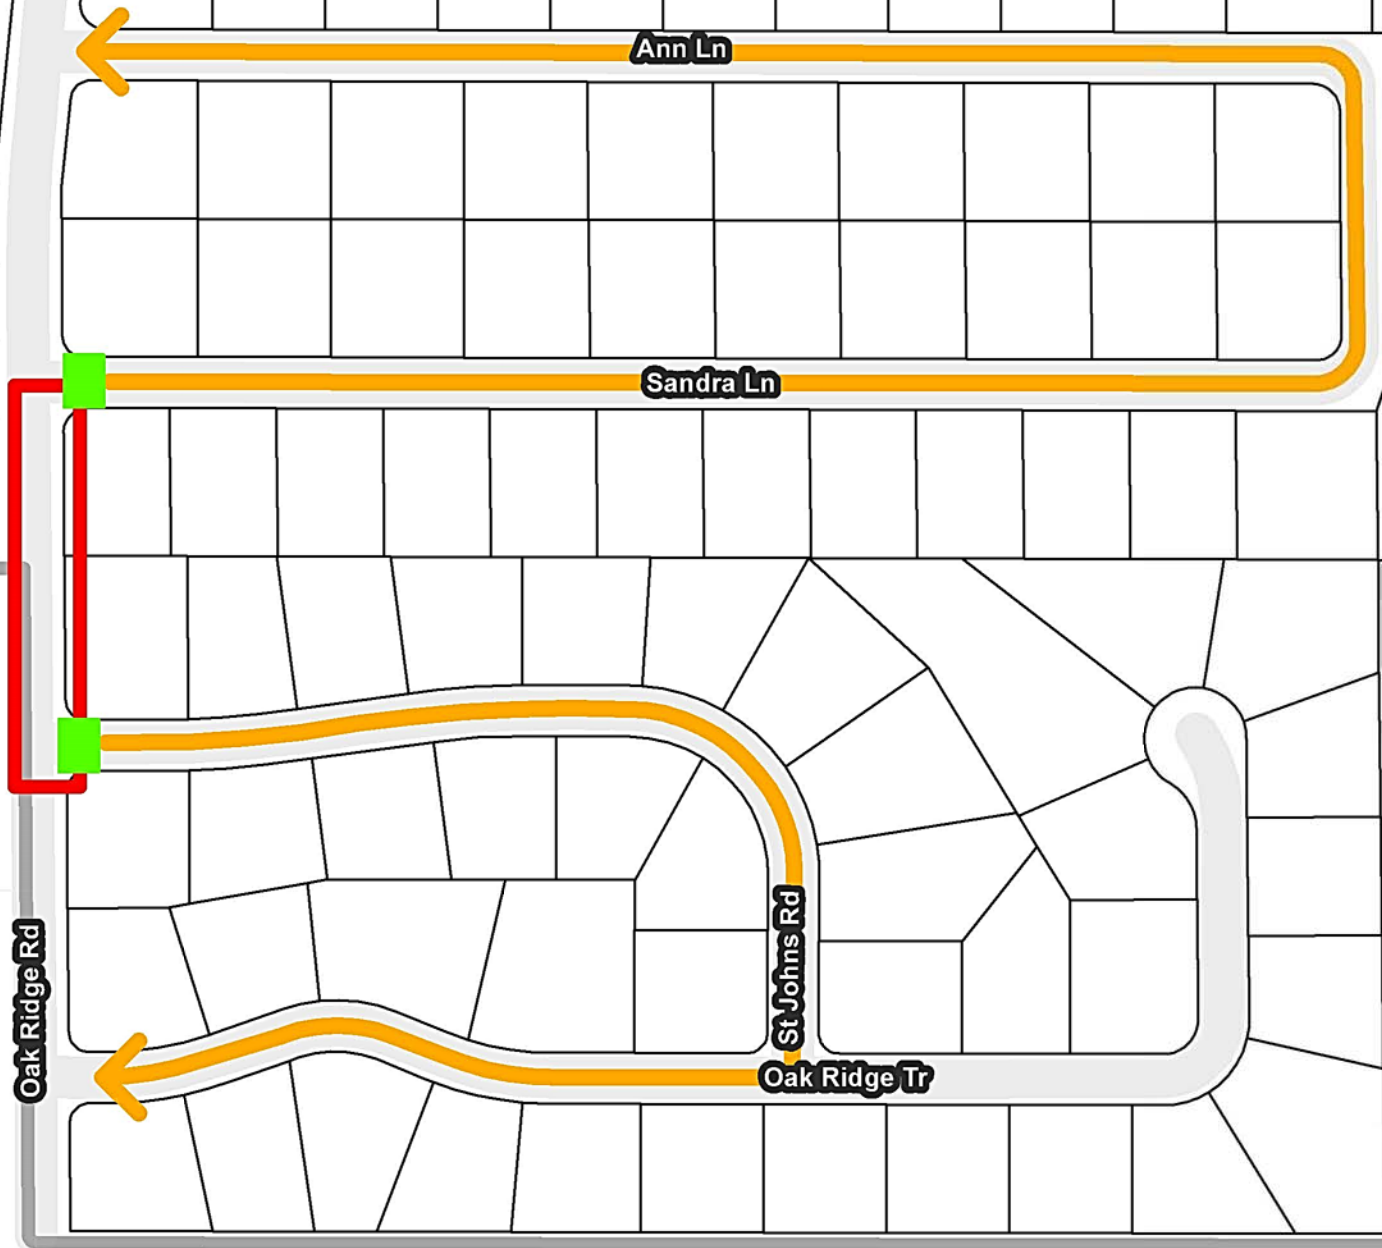

34th St W

## Oak Ridge Rd Closure

-  Detour Routes
-  Road Closure
-  Work Area

CITY OF  
MINNETONKA

This map is for illustrative purposes only.