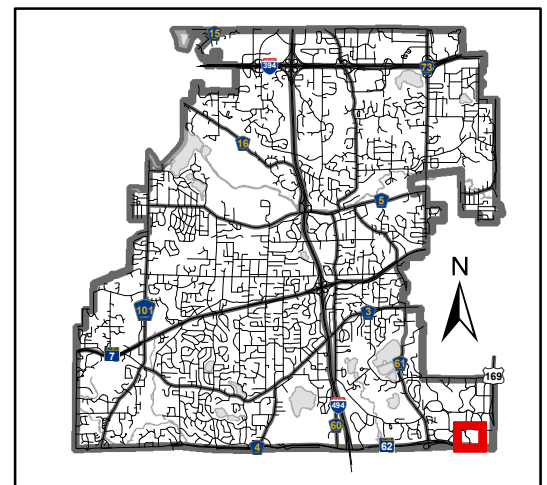

Copyright nearmap 2015

Opus Area Bridge Improvements – Phase II Blue Circle Dr

-  Proposed Road Improvement
-  Proposed 2021 Bridge Replacement
-  Proposed 2021 Trail Construction
-  Road Closed
-  Temporary Road
-  Opus Driving Direction

This map is for illustrative purposes only.