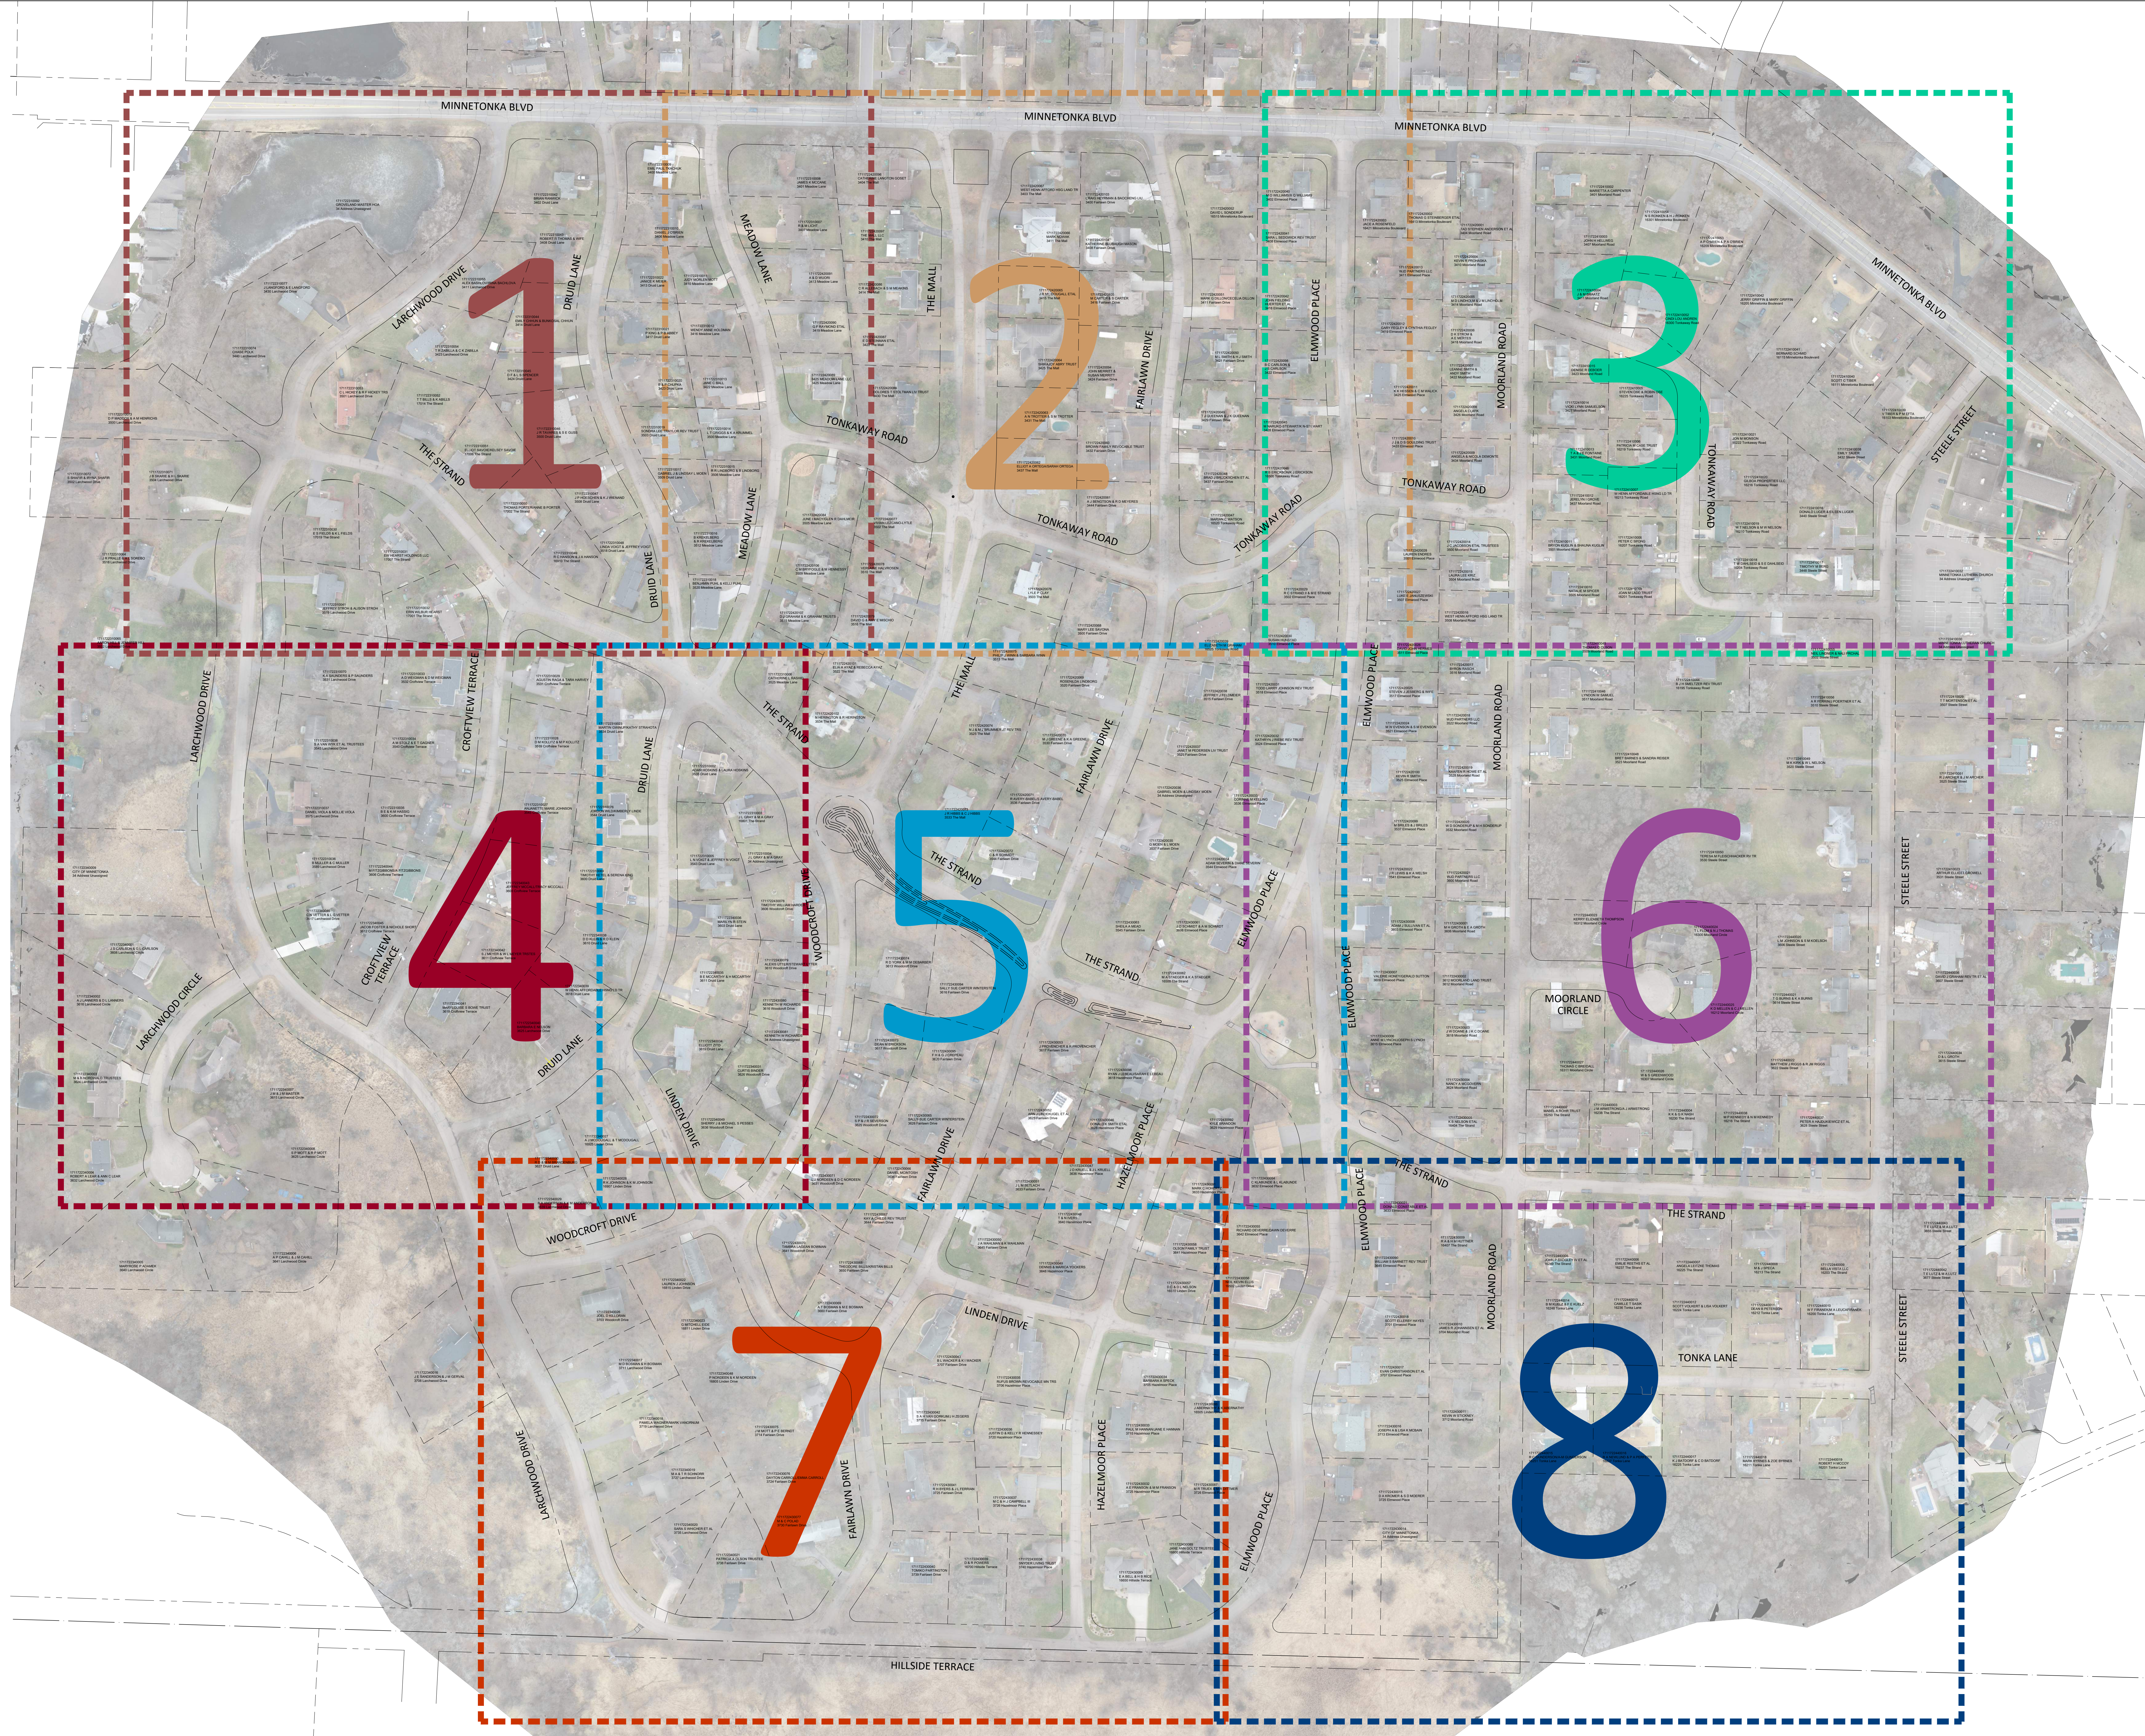

OVERALL PROJECT AREA

LEGEND

--- BOARD BOUNDARY

0 80 160
SCALE FEET

CITY OF MINNETONKA

JUNE 2021