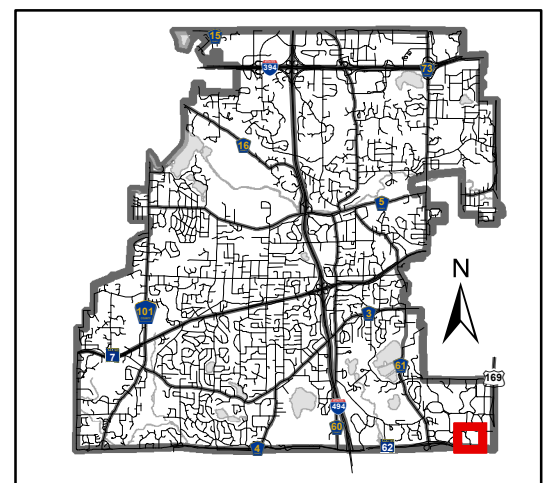

## Opus Area Bridge Improvements – Phase II Blue Circle Dr

-  Proposed Road Improvement
-  Proposed 2021 Bridge Replacement
-  Proposed 2021 Trail Construction
-  Road Closed
-  Temporary Road
-  Opus Driving Direction

This map is for illustrative purposes only.